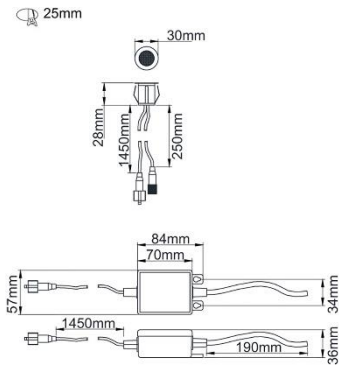

Cabello Kit

Exterior Recessed Lighting

Data Sheet

Product Information

The Cabello decking light kit is ideal for placing the 10 heads in decking to show steps or lighting the perimeter. Supplied as a complete kit with all connectors and driver. Comes with a 2 year warranty for your peace of mind.

Product Features

- 2 year warranty
- IP67
- Instant on
- 10x 0.5W heads
- 3000K or 4000K LED
- Non dimmable
- Driver supplied

Product Specification

Product Code	Product Description	Wattage (W)	CCT (K)	Energy Efficiency Class	Protection Class
KSR1333WW	Cabello 10x 0.5W LED 10 Light Kit Stainless Steel	10x 0.5W	3000	A	II
KSR1333NW	Cabello 10x 0.5W LED 10 Light Kit Stainless Steel	10x 0.5W	4000	A	II

Nominal voltage	220~240VAC
Operating frequency	50-60Hz
Ambient temperature range	-20°C~+40°C
Start time	< 0.5 sec
IP rating	67

Construction

Body:	Plastic
Rim:	Stainless Steel

Standards

BSEN60598-1:2015 Luminaires – Part 1: General requirements and tests

Product Dimensions

KSR1333

KSR Lighting is constantly developing and improving its products. For this reason, all product descriptions in this data sheet are intended as a general guide, and KSR may change specifications from time to time in the interest of product development, without prior notification or public announcement. All descriptions in this data sheet present only general particulars of the goods to which they refer and shall not form part of any contract. Data in this guide has been obtained in controlled experimental conditions. However, KSR Lighting cannot accept any liability arising from the reliance on such data to the extent permitted.