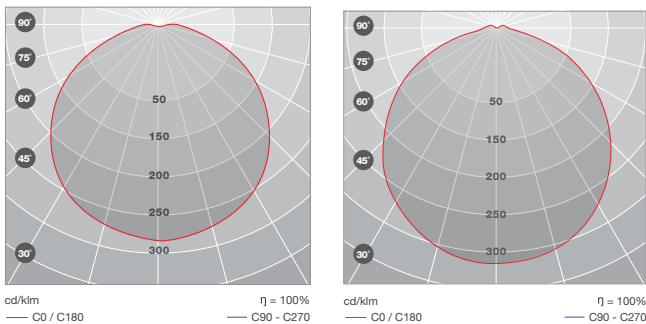

LIGHT DISTRIBUTION

Small Opal Diffuser

Large Opal Diffuser

Photometric files at www.fernhoward.com

STANDARDS