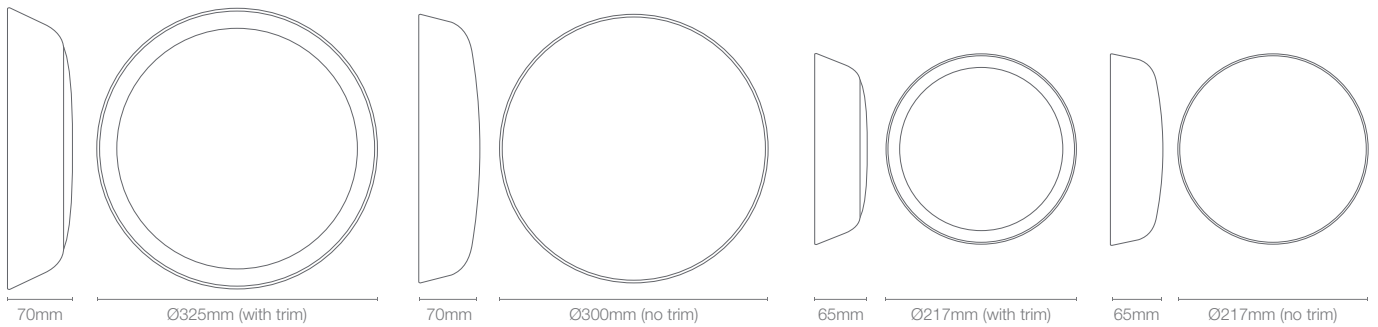

An LED equivalent for 16W & 28W 2D bulkhead luminaires ideal for new installations and retrofit applications.

Can be used with or without a trim ring. Use of trim creates an appealing halo of light on the mounting surface, to allow for more decorative applications.

FEATURES

- Available in two sizes – Ø245 and 325mm
- Robust polycarbonate body
- The trim creates an appealing halo of light on the mounting surface
- Opal polycarbonate diffuser
- Energy efficient LED gear tray
- Emergency option available in 13.5W version only
- Microwave Sensor versions available

TYPICAL APPLICATIONS

- Bathrooms
- Utility areas
- Student accommodation
- Budget hotels
- Social and key worker housing

LED INDOOR BULKHEAD

LED Indoor bulkhead
Large Ø300mm
White and Chrome trim

LED Indoor bulkhead
Small Ø217mm
White and Chrome trim

LED Indoor bulkhead
without trim

TECHNICAL INFORMATION

Dimensions, 2 sizes:
Small
 Basic Ø300 x 70
 with Trim Ø325 x 70
Large
 Basic Ø217 x 65
 with Trim Ø245 x 65

Weight:
Small
 0.5kg
Large
 0.85kg

Mounting type:
 Wall
 Ceiling
 Interior