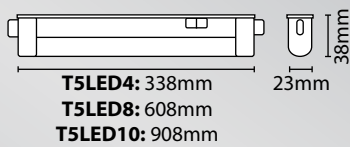

CATALOGUE RANGE: ■ LED ■ CABINET