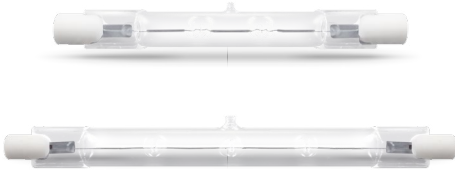

Linear

Linear halogen lamps offer excellent lumen maintenance, instant illumination and high colour rendition and are widely used in display lighting, up-lighters and floodlights.

- 2,000 hour life
- Energy saving
- R7s cap
- Clear finish
- Dimmable
- UV stop glass
- 240V or 110V
- Internally fused for safety

Product Code	Watts (W)	Volts (V)	Cap	Colour Appearance	Colour Temp (K)	Initial Lumens (lm)	Halogen Equivalent (W)	Dimensions (mm)		Energy Rating	Order Qty
								Dia	H		
Single Carton											
ETH48R7	48	240	R7s	Warm White	2700	745	60	12	78		10
ETH80R7	80	240	R7s	Warm White	2700	1400	100	12	78		10
ETH80R7L	80	240	R7s	Warm White	2700	1400	100	12	117		10
ETH120R7S	120	240	R7s	Warm White	2700	2250	150	12	78		10
ETH120R7L	120	240	R7s	Warm White	2700	2250	150	12	117		10
ETH160R7	160	240	R7s	Warm White	2700	310	200	12	117		10
ETH230R7	230	240	R7s	Warm White	2700	4650	300	12	117		10
ETH230R7110	230	110	R7s	Warm White	2700	4650	300	12	117		10
ETH400R7	400	240	R7s	Warm White	2700	8550	500	12	117		10
ETH400R7110	400	110	R7s	Warm White	2700	8550	500	12	117		10