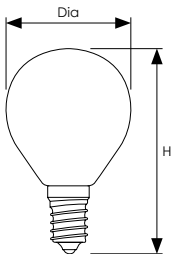

Oven

High temperature resistant lamps in a choice of wattages to satisfy most oven applications.

- 1,000 hour life
- 300°C temperature rating
- SES-E14 cap
- Internally fused for safety

Product Code	Watts (W)	Volts (V)	Cap	Finish	Dimensions (mm)		Energy Rating	Order Qty
					Dia	H		
Single Carton								
AO15CSES	15	240	SES-E14	Clear	22	50		50
AO25CSES	25	240	SES-E14	Clear	22	50		50
AO40CSES	40	240	SES-E14	Clear	40	70		50