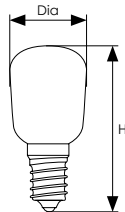

Oven

High temperature resistant lamps in a choice of wattages to satisfy most oven applications.

- 1,000 hour life
- 300°C temperature rating
- SES-E14 cap
- Internally fused for safety

Product Code	Watts (W)	Volts (V)	Cap	Finish	Dimensions (mm)		Energy Rating	Order Qty
					Dia	H		
Single Carton								
AO15CSES	15	240	SES-E14	Clear	22	50		50
AO25CSES	25	240	SES-E14	Clear	22	50		50
AO40CSES	40	240	SES-E14	Clear	40	70		50