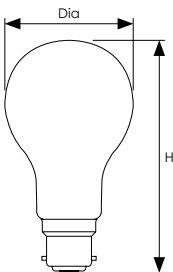

LED Coloured GLS

LED Coloured GLS shaped lamp, available with a choice of vibrant colours. The coating is applied internally and is fade resistant. The lamps are IP65 rated and when used with an IP65 rated socket they are ideal for outdoor applications where dirt and dust is encountered such as decorative strings and Christmas trees. They are also suitable for internal use.

- 20,000 hour life
- 10,000 switching cycles
- Choice of amber, blue, green, red, yellow or white
- BC-B22d or ES-E27 cap
- IP65 rated; can be used outdoors in a suitable IP65 rated socket
- Not suitable for dimming

Product Code	Watts (W)	Volts (V)	Cap	Finish	Dimensions (mm)		Energy Rating	Order Qty
					Dia	H		
Single Carton								
4085	1.5	240	BC-B22d	Amber	60	106	A	1
4092	1.5	240	ES-E27	Amber	60	106	A	1
4108	1.5	240	BC-B22d	Blue	60	106	B	1
4115	1.5	240	ES-E27	Blue	60	106	B	1
4122	1.5	240	BC-B22d	Green	60	106	B	1
4139	1.5	240	ES-E27	Green	60	106	B	1
4146	1.5	240	BC-B22d	Red	60	106	B	1
4153	1.5	240	ES-E27	Red	60	106	B	1
4160	1.5	240	BC-B22d	Yellow	60	106	A	1
4177	1.5	240	ES-E27	Yellow	60	106	A	1
6027	1.5	240	BC-B22d	White	60	106	A	1
6034	1.5	240	ES-E27	White	60	106	A	1