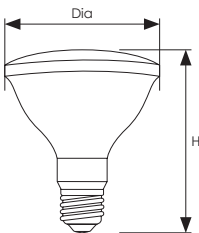

LED PAR38

LED PAR (Pressed Aluminium Reflector) lamps feature a glass enclosure and highly reflective aluminium coating applied internally.

- 15,000 hour life
- 30,000 switching cycles
- ES-E27 cap
- Prismatic lens
- Available in a variety of colours
- Not suitable for dimming
- IP65 rated - Suitable for outdoor use

Product Code	Watts (W)	Volts (V)	Cap	Colour Appearance	Colour Temp (K)	Useful Lumens (lm)	Total Lumens (lm)	Halogen Equiv. (W)	Beam Angle	Dimensions (mm)	Energy Rating	Order Qty
										Dia	H	
Single Carton												
4498	13W	240	ES-E27	Warm White	2700	830	1000	110	30°	123 132	A	1
4504	13W	240	ES-E27	Red				110	30°	123 132	B	1
4511	13W	240	ES-E27	Yellow				110	30°	123 132	A	1
4528	13W	240	ES-E27	Blue				110	30°	123 132	E	1
4535	13W	240	ES-E27	Green				110	30°	123 132	B	1