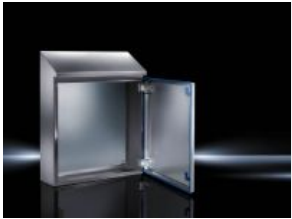

Hygienic Design Compact enclosure HD