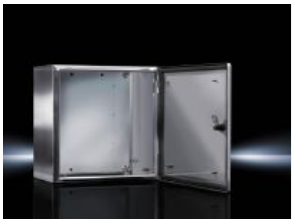

SOFTWARE & SERVICES

FRIEDHELM LOH GROUP

Compact enclosures AE Stainless steel – AE 1008.600

created : 16.02.2016 on www.rittal.com/com-en

Product description

Material:
Enclosure: Stainless steel
Door: Stainless steel, all-round foamed-in PU seal
Mounting plate: Sheet steel
Stainless steel 1.4301 (AISI 304)
Lock insert: Die-cast zinc, nickel-plated

Ex enclosures Stainless steel, empty enclosure with hinged door

CS wall-mounted enclosures