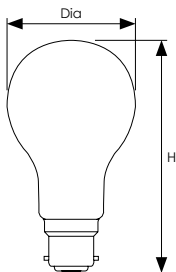

LED Coloured GLS

LED Coloured GLS shaped lamp, available with a choice of vibrant colours. The coating is applied internally and is fade resistant. The lamps are IP65 rated and when used with an IP65 rated socket they are ideal for outdoor applications where dirt and dust is encountered such as decorative strings and Christmas trees. They are also suitable for internal use.

- 20,000 hour life
- 10,000 switching cycles
- Choice of amber, blue, green, red or yellow
- BC-B22d or ES-E27 cap
- IP65 rated; can be used outdoors in a suitable IP65 rated socket
- Not suitable for dimming

Product Code	Watts (W)	Volts (V)	Cap	Finish	Dimensions (mm)		Energy Rating	Order Qty
					Dia	H		
Single Carton								
4085	1.5	240	BC-B22d	Amber	60	106	A	1
4092	1.5	240	ES-E27	Amber	60	106	A	1
4108	1.5	240	BC-B22d	Blue	60	106	B	1
4115	1.5	240	ES-E27	Blue	60	106	B	1
4122	1.5	240	BC-B22d	Green	60	106	B	1
4139	1.5	240	ES-E27	Green	60	106	B	1
4146	1.5	240	BC-B22d	Red	60	106	B	1
4153	1.5	240	ES-E27	Red	60	106	B	1
4160	1.5	240	BC-B22d	Yellow	60	106	A*	1
4177	1.5	240	ES-E27	Yellow	60	106	A*	1